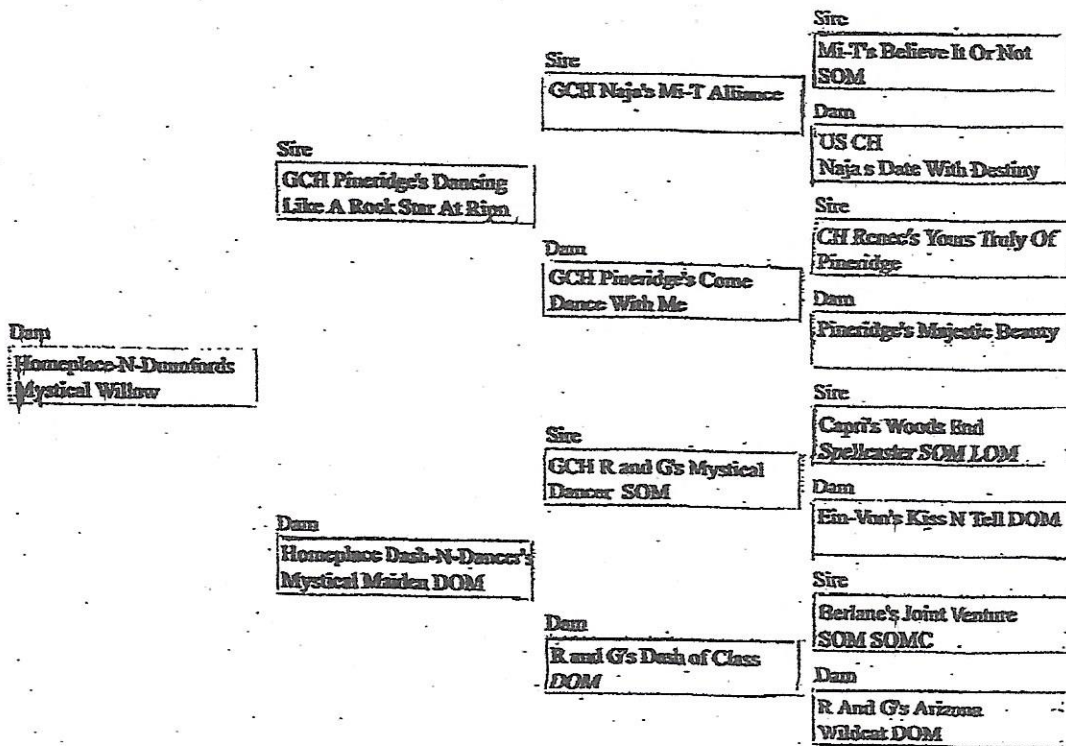

AKC Pedigree:  
 Homeplace -N- Dunnfords Mystical Willow  
 Whelped 08/26 2016  
 Female Fawn Blk Mask

Pedigree for Johnny/Willow litter  
 Due Feb 2020

			Sire Hi-Tech's Johnny J of Boxerton SOM LOM <small>if this field is left blank, this column will not be in the pedigree.</small>
		Sire AM CH Brookwood's Dream Dancer SOM LOM	Dam Brookwood's Ivy In Snow DOM
	Sire AM CH Brookwood's Mystic Warrior SOM		Sire Cachet's High River Gambier
		Dam Brookwood's Place Your Bets DOM LOM	Dam Brookwood's Blaze of Glory
Sire AM CH Bar-K's Mystic Heir			Sire Boxella's Ringo Star
		Sire Brookwood's IL Divo of Boxella	Dam Wind Dancer III
	Dam AM CH Bar-k's One and Only DOM		Sire EWO's Reflection Of Breaker
		Dam US CH Bar-K's Belperra	Dam Bar-K's Front Page Lady
			Sire Mi-T's Believe It Or Not SOM
		Sire GCH Naja's Mi-T Alliance	Dam US CH Naja s Date With Destiny
	Sire GCH Pineridge's Dancing Like A Rock Star At Ripn		Sire CH Rencc's Yours Truly Of Pineridge
		Dam GCH Pineridge's Come Dance With Me	Dam Pineridge's Majestic Beauty
Dam Homeplace-N-Dunnfords Mystical Willow			Sire Capri's Woods End Spellcaster SOM LOM
		Sire GCH R and G's Mystical Dancer SOM	Dam Ein-Von's Kiss N Tell DOM
	Dam Homeplace Dash-N-Dancer's Mystical Maiden DOM		Sire Berlane's Joint Venture SOM SOMC
		Dam R and G's Dash of Class DOM	Dam R And G's Arizona Wildcat DOM